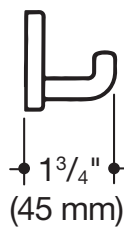

Dimensions