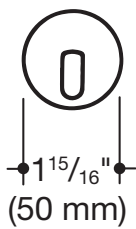

Dimensions